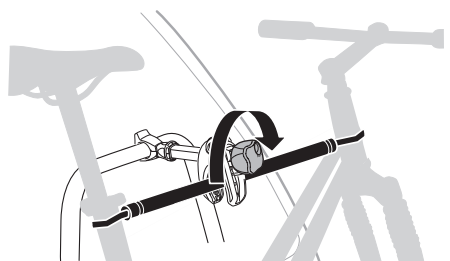

Kabelschloss
Locking wire

9152

Laderampe
Loading aid

982

Rahmenadapter
Bike Frame Adapter

9906

**7-zu-13 pol Adapter
7-to-13 pin Adapter**

9907