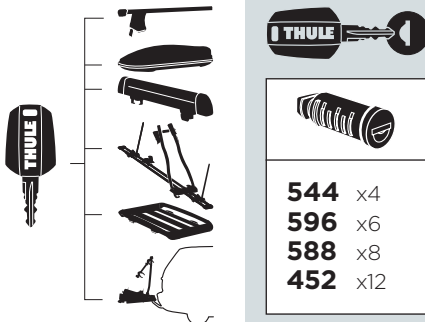

Thule One-Key System