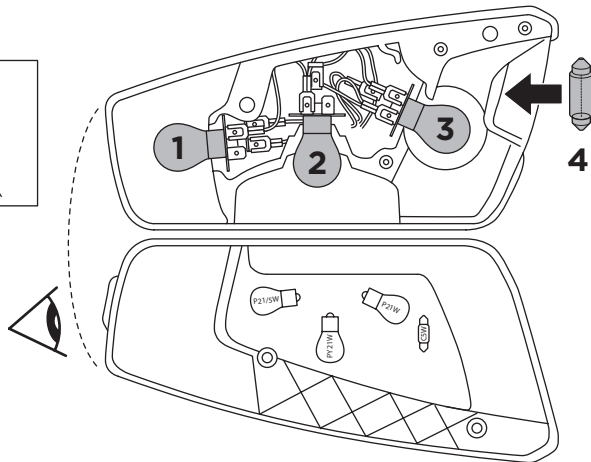

- **1:** P21/5W
- **2:** PY21W
- **3:** P21W
- **4:** C5W

12V PR21/5W

12V PY21W

12V C5W

277: 7-pin