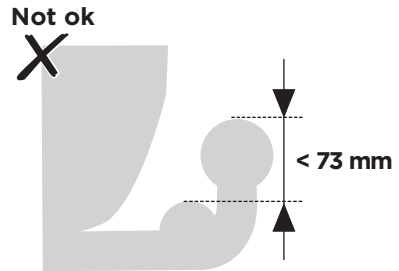

922

**CITY CRASH**  
Complies with ISO norm

16,5 kg

923

**CITY CRASH**  
Complies with ISO norm

16,4 kg

**i**

22-80 mm