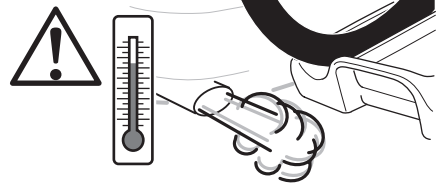

922

**CITY CRASH**  
Complies with ISO norm

16,5 kg

923

**CITY CRASH**  
Complies with ISO norm

16,4 kg

**i**

22-80 mm