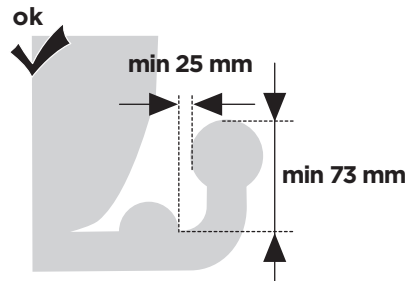

922

**CITY CRASH**  
Complies with ISO norm

16,5 kg

923

**CITY CRASH**  
Complies with ISO norm

16,4 kg

**i**

22-80 mm