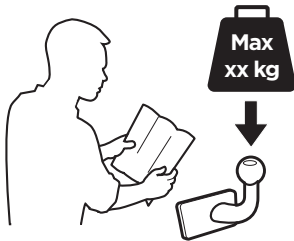

40 kg
50 kg
60 kg
≥70 kg

923
16,4 kg

Max 23,6 kg
Max 33,6 kg
Max 43,6 kg
Max 51 kg