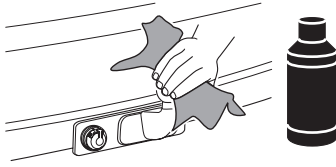

922

**CITY CRASH**  
Complies with ISO norm

16,5 kg

923

**CITY CRASH**  
Complies with ISO norm

16,4 kg

**i**

22-80 mm