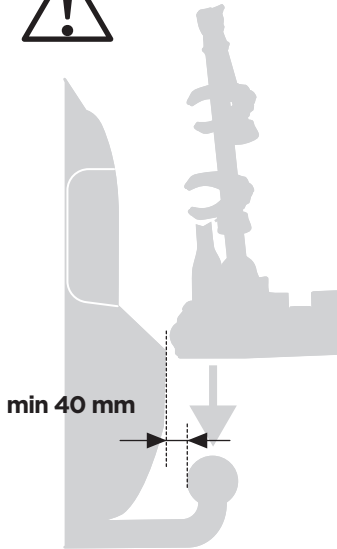

922

**CITY CRASH**  
Complies with ISO norm

16,5 kg

923

**CITY CRASH**  
Complies with ISO norm

16,4 kg

**i**

22-80 mm