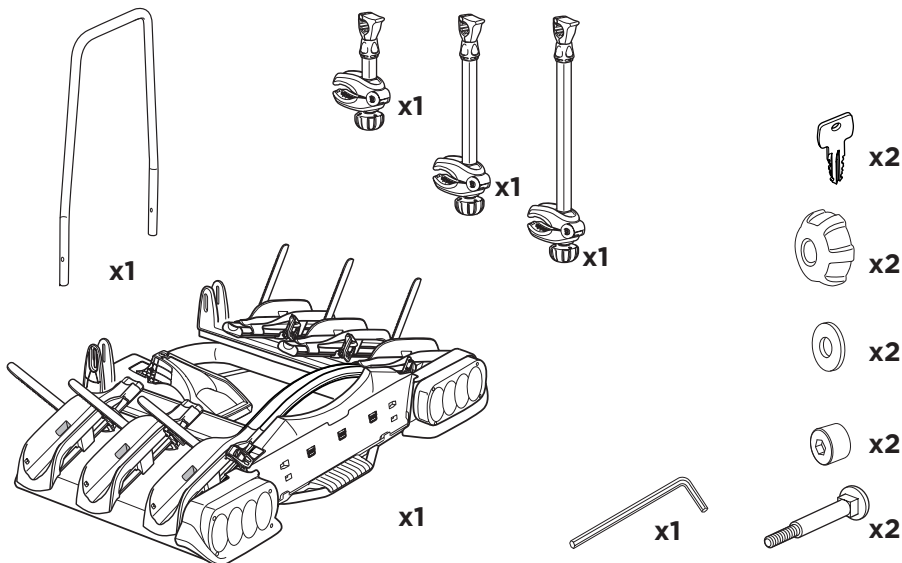

922

CITY CRASH
Complies with ISO norm

16,5 kg

923

CITY CRASH
Complies with ISO norm

16,4 kg