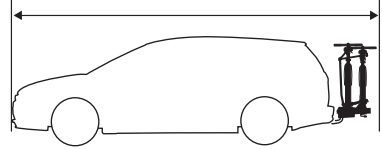

922

**CITY CRASH**  
Complies with ISO norm

16,5 kg

923

**CITY CRASH**  
Complies with ISO norm

16,4 kg

**i**

22-80 mm