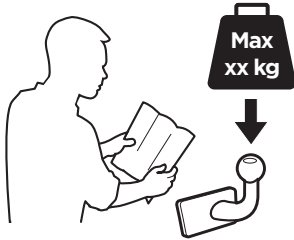

i

40 kg
50 kg
60 kg
≥70 kg

922
16,5 kg

Max 23,5 kg
Max 33,5 kg
Max 43,5 kg
Max 51 kg