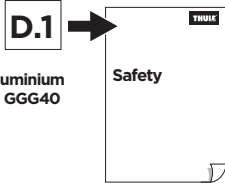

922

**CITY CRASH**  
Complies with ISO norm

16,5 kg

923

**CITY CRASH**  
Complies with ISO norm

16,4 kg

**i**

22-80 mm